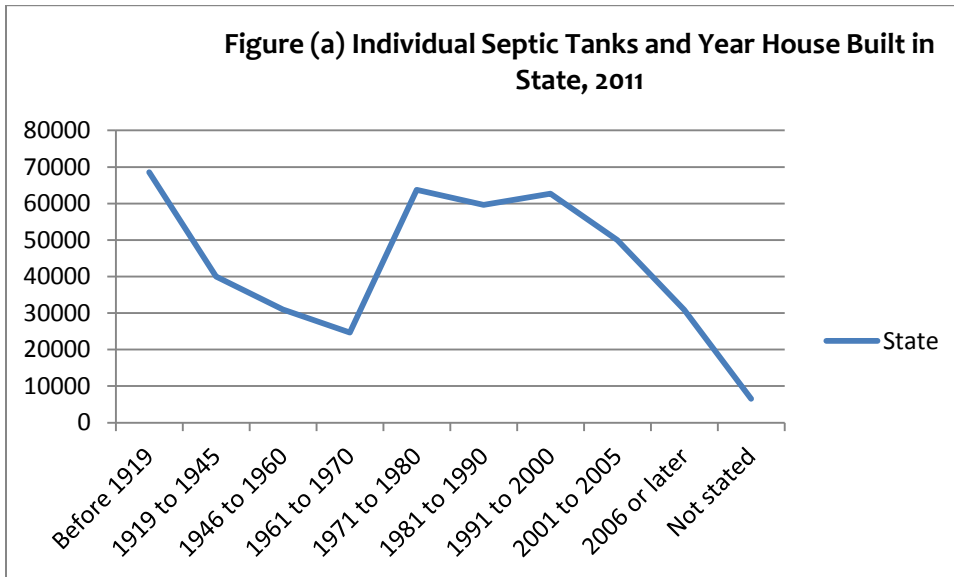

Figure 1 (a)

Figure 1(b)

Table 3 (a) Private Households in Permanent Housing Units (Number) in Donegal and State by Internet Access, 2011

	All households	Yes, owns a personal computer	No, does not own a personal computer	Computer ownership not stated	Yes, broadband internet access	Yes, other than broadband internet access	% with access	No internet access	% without access	Internet access not stated
State	1,649,408	1,199,298	414,597	35,513	1,051,942	132,973	74%	426,096	26%	38,397
Donegal	57,721	37,955	18,805	961	32,293	4,670	65%	19,662	35%	1,096