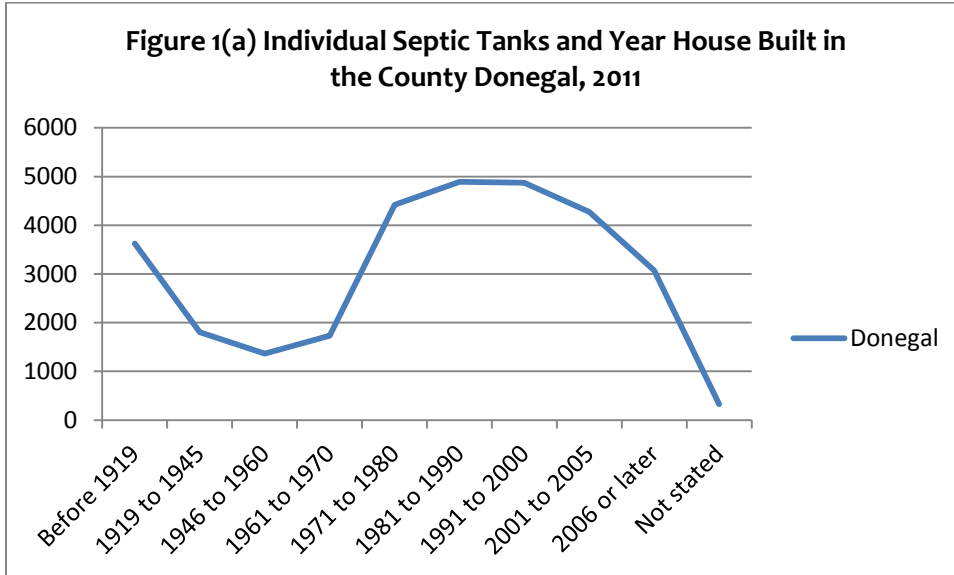

Figure 1 (a)

Figure 1(b)

Table 3 (a) Private Households in Permanent Housing Units (Number) in Donegal and State by Internet Access, 2011

	All households	Yes, owns a personal computer	No, does not own a personal computer	Computer ownership not stated	Yes, broadband internet access	Yes, other than broadband internet access	% with access	No internet access	% without access	Internet access not stated
State	1,649,408	1,199,298	414,597	35,513	1,051,942	132,973	74%	426,096	26%	38,397
Donegal	57,721	37,955	18,805	961	32,293	4,670	65%	19,662	35%	1,096